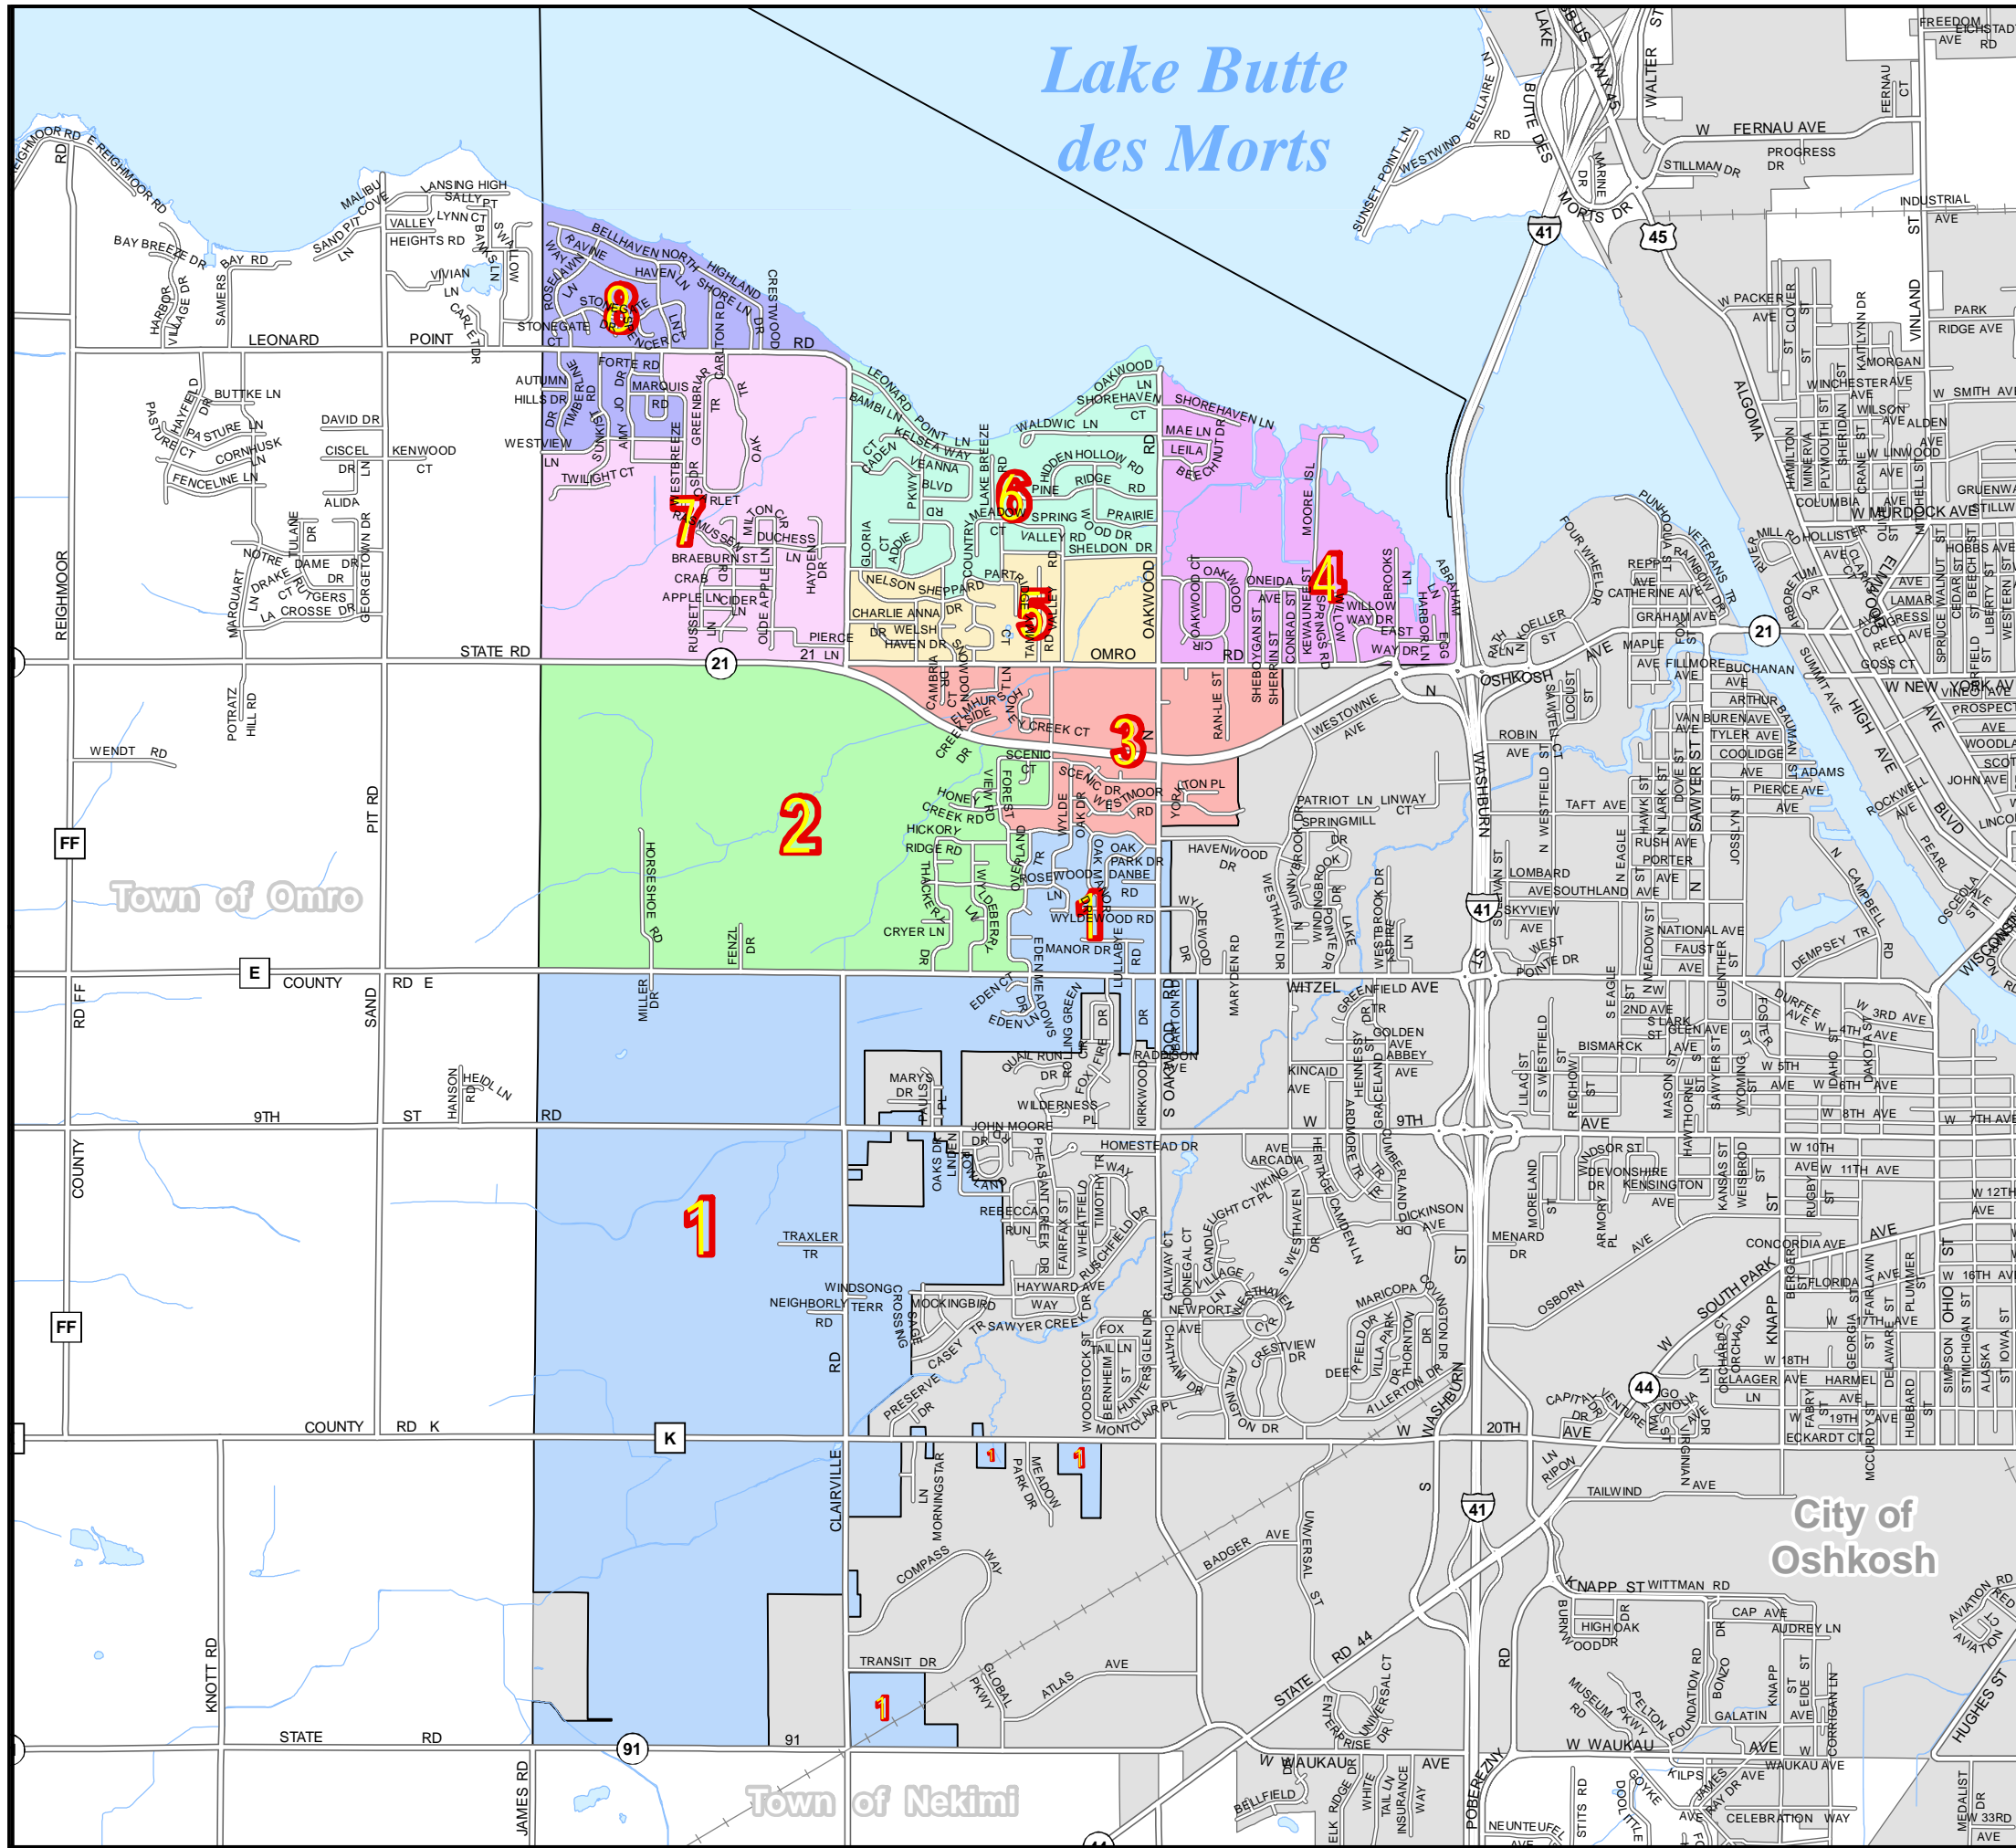

# Lake Butte des Morts

# Ward Plan

(Adopted October 20, 2021)

## Town of Algoma

### Winnebago County, Wisconsin

**W.I.N.G.S. Disclaimer**  
This data was created for use by the Winnebago County Geographic Information System Project. Any other use/application of this information is the responsibility of the user and such use/application is at their own risk. Winnebago County disclaims all liability regarding fitness of the information for any use other than Winnebago County business.  
\*Data for this map copyrighted December 31, 2006\*