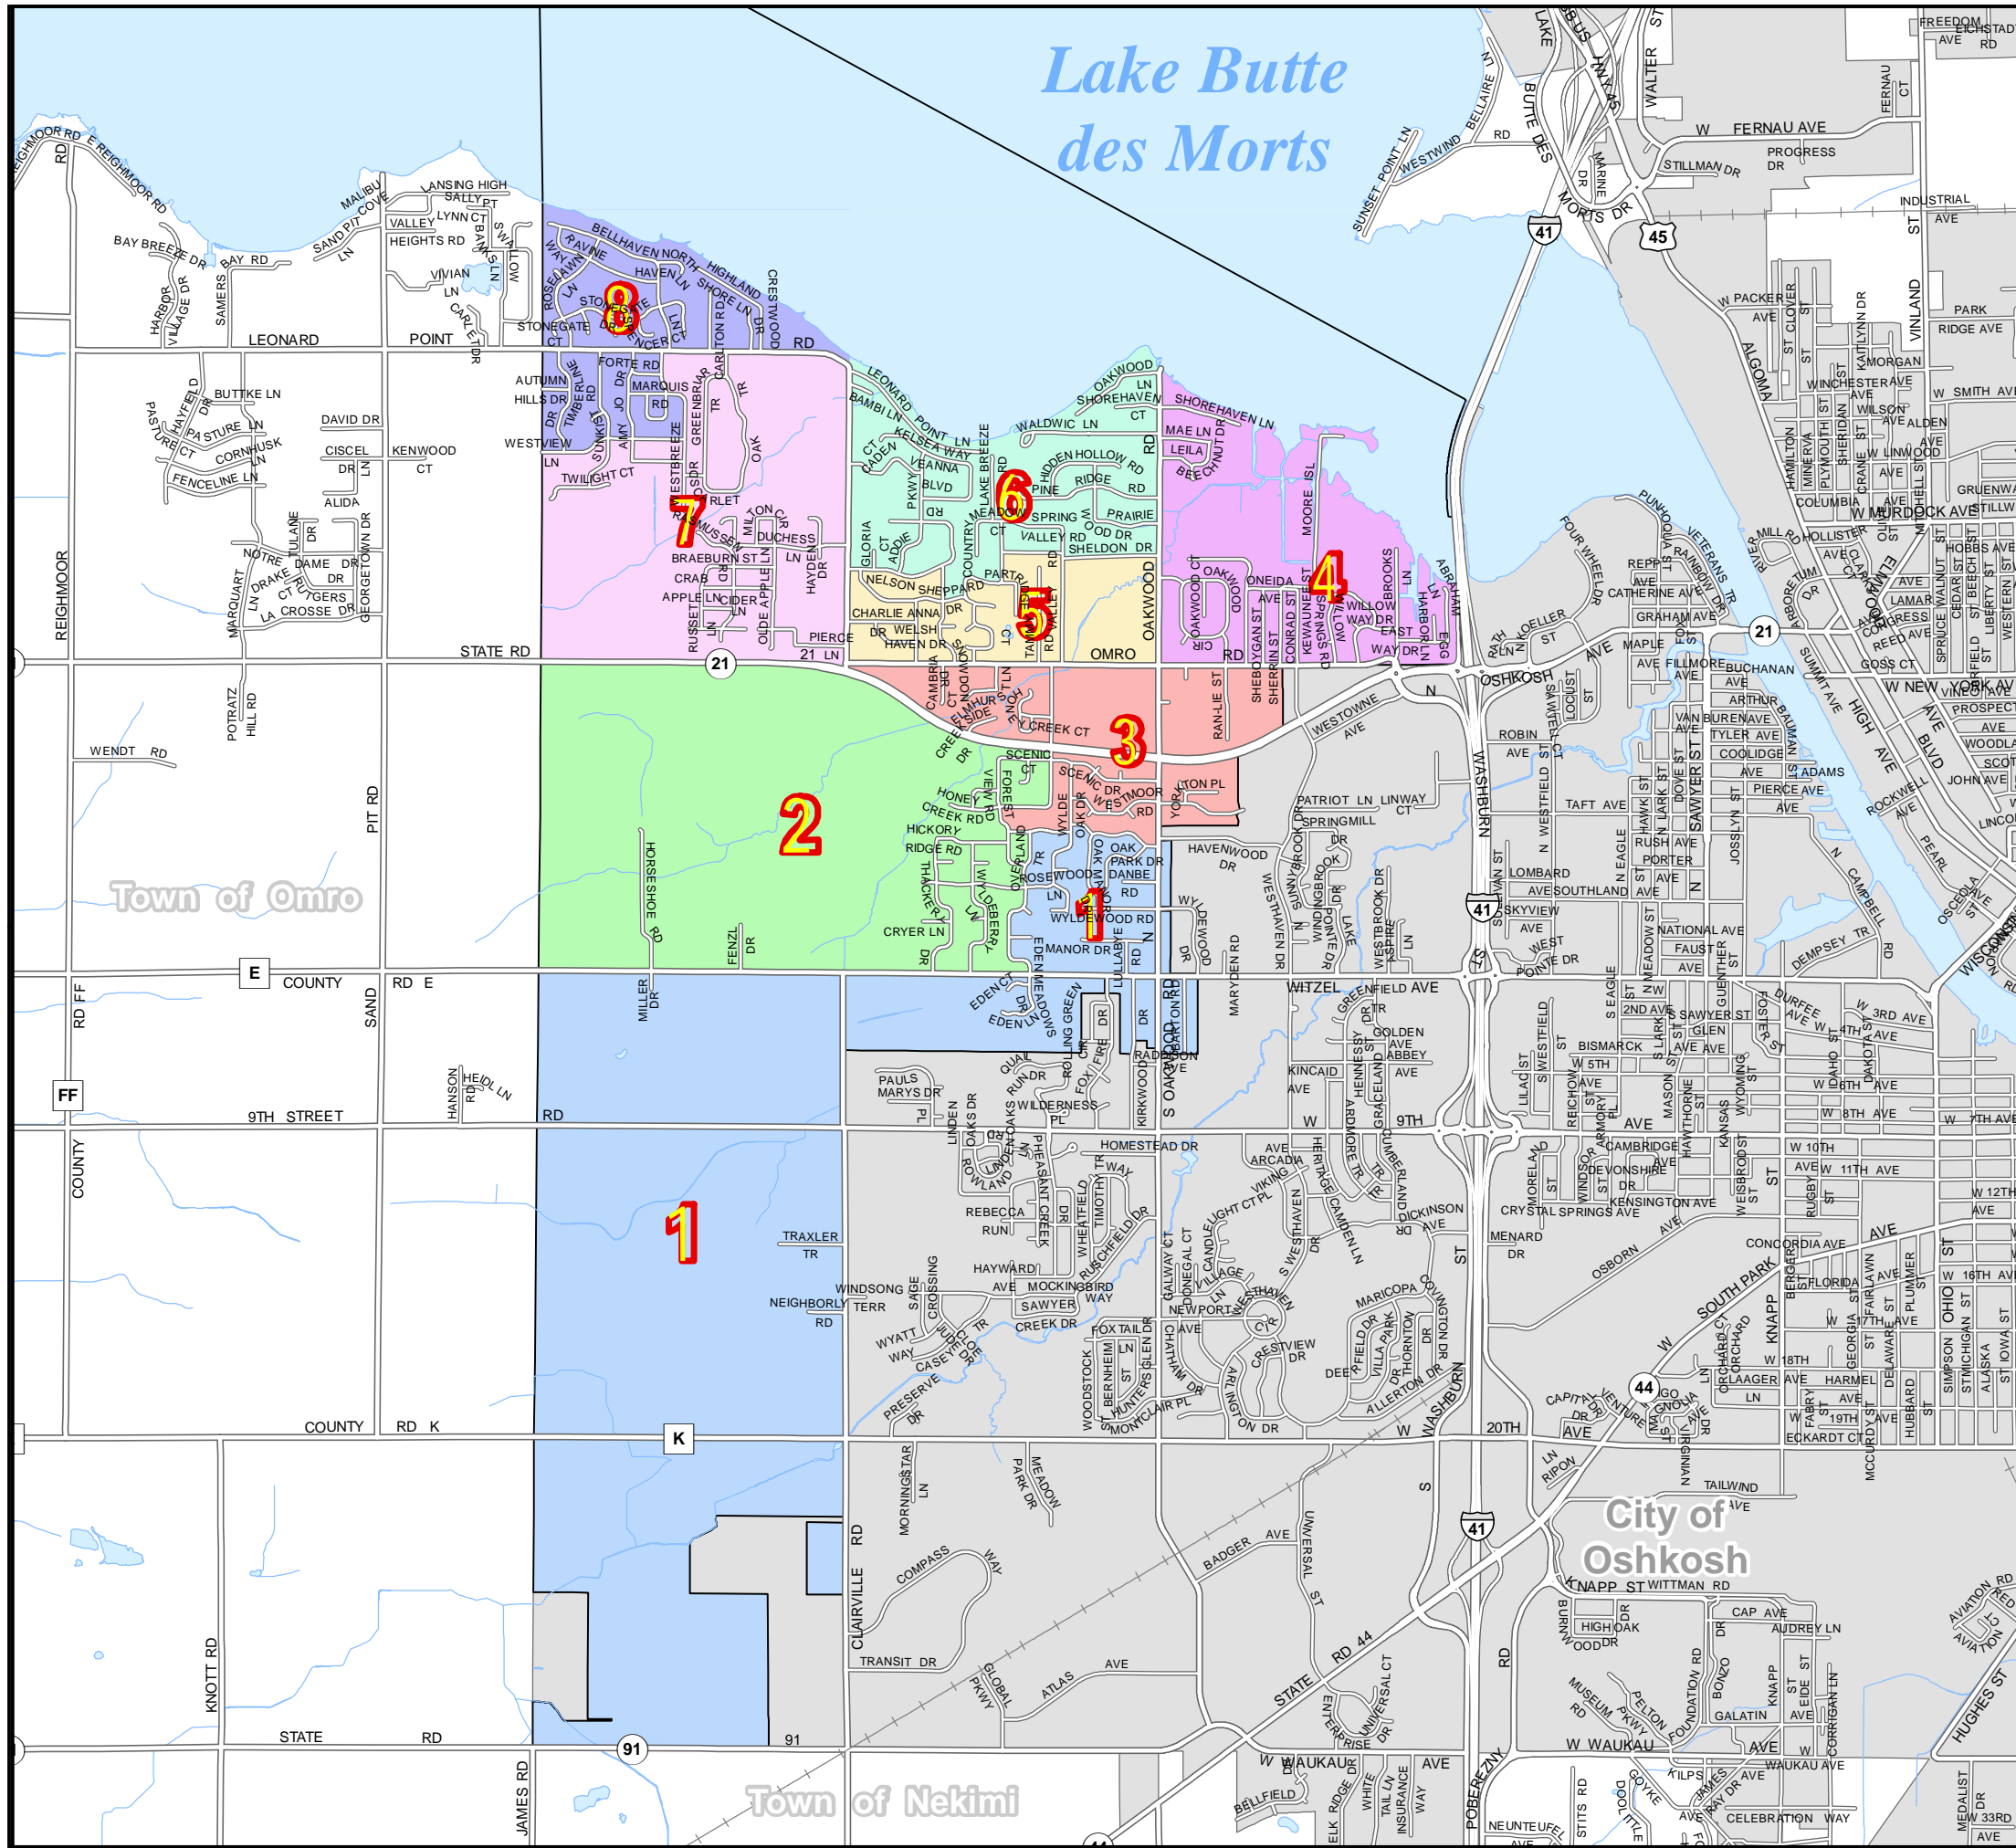

Lake Butte des Morts

Ward Plan

(Adopted October 20, 2021)

Town of Algoma

Winnebago County, Wisconsin

Scale

Updated: May 28, 2024

W.I.N.G.S. Disclaimer
This data was created for use by the Winnebago County Geographic Information System Project. Any other use/application of this information is the responsibility of the user and such use/application is at their own risk. Winnebago County disclaims all liability regarding fitness of the information for any use other than Winnebago County business.
Data for this map copyrighted December 31, 2006